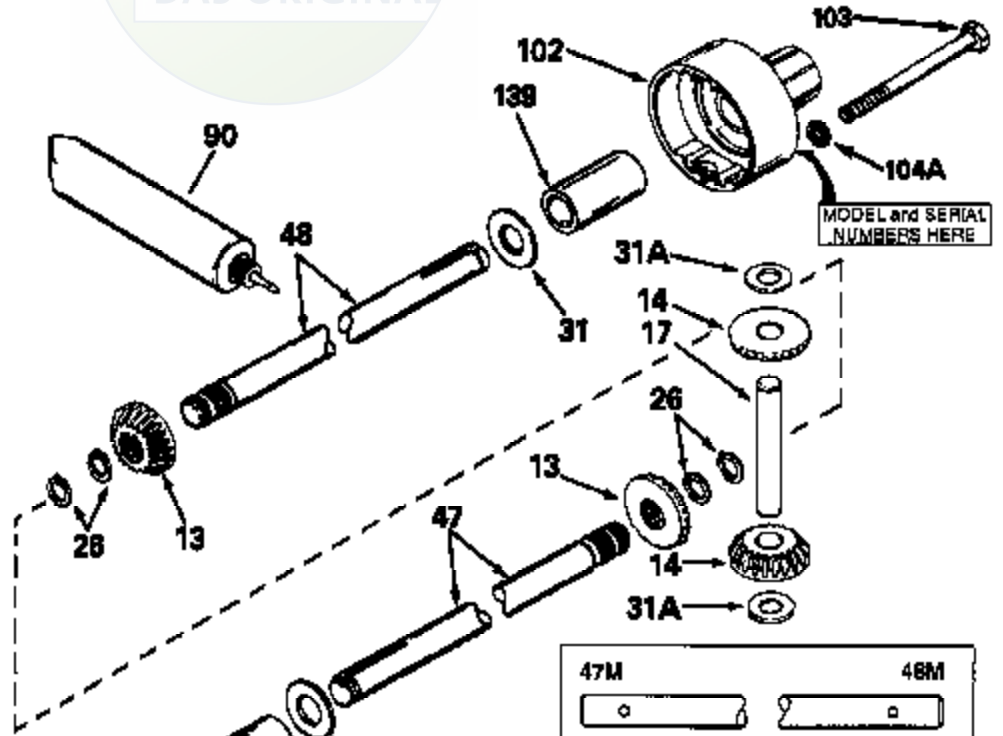

JOIST

SICHER IST DAS:
DAS ORIGINAL

47	48
47A	48A
47B	48B
47C	48C
47D	48D
47E	48E
47H	48H
47L	48L

47M	48M
47P	48P
47R	48R
47V	48V
47W	48W
47X	48X

MODEL and SERIAL
NUMBERS HERE

MODEL and SERIAL
NUMBERS HERE

Ref #	Part Number	Qty	Description
13	778221		Gear, Bevel (16 teeth)
14	778068		Gear, Pinion (16 teeth)
17	786040		Pin, Drive
26	792125		Ring, Retaining (4 required) (Pkg. of 2)
31	780001		Washer (3/4" ID x 1-1/2" OD x 1/16" t hick)
31A	780096		Washer, Thrust
47E	774727		Axle (7-25/32" long)
48E	774754		Axle (9-19/32" long)
82	786043		Sprocket. No Teeth 54. O.D. 8.823
82	786051		Sprocket. No Teeth 60. O.D. 9.841
82	786070		Sprocket. No Teeth 48. O.D. 7.920
82	786041A		Sprocket. No Teeth 45. O.D. 7.389
82	786042		Sprocket. No Teeth 40. O.D. 6.650
90	788067B	100-179B Peerless	Grease (32 oz. bottle Bentonite greas e)
101	774344		Differential Carrier Hsg (Incl. 137)
102	774345		Differential Carrier Hsg (Incl. 139)
103	792041		Screw, 5/16-18 x 3-3/4"
104A	792061		Washer, Flat, 5/16"
104	792042		Nut, Lock, 5/16-18 (Use as required)
137	780077		Bushing (3/4" ID x 1-1/16" OD x 2-1/1 6" long)
139	780077		Bushing (3/4 ID x 1-1/16" OD x 2-1/16 " long)